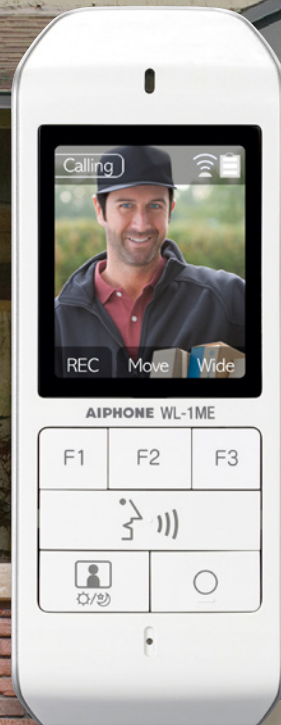

WL-11

Wireless Video Intercom

A Hassle-Free Video Intercom at Your Door

From Door Station ...to Master Station

Security and Convenience in One Package

The hassle-free WL-11 Wireless Video Intercom offers easy installation and operation for your residence. The WL-11 is DECT wireless, so no wiring is needed.

The 1.9 GHz band frequency enables you to receive calls from the door without interference from home appliances on other frequencies. The automatic recording feature also records three images per call, for up to 100 calls.

Box Set (WL-11.E1) Includes:

- 1 Video Door Station (WL-DA)
- 1 Video Master Station (WL-1ME)
- 1 Charging Dock (WLW-C.E)
- 1 AC Adaptor (BLJ06W050040P2-U)

Approximate Unobstructed
Wireless Distance

330ft